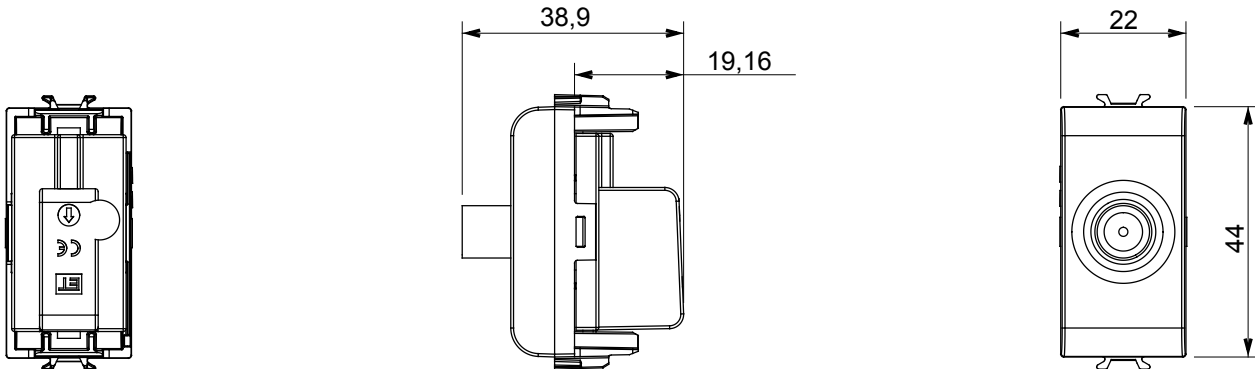

DIMENSIONAL