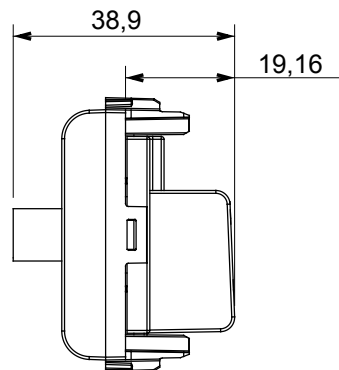

Wide range of control devices, sockets for power supply (conforming to national and international standards) signal pick-up, climate control, comfort management, technical alarm signalling and emergency lighting management. The ChoruSmart modular devices are available in five colours, glossy white, satin white, natural beige, satin black and lacquered titanium and in various sizes from 1/2, 1, 2 and 3 modules. Thanks to the mounting supports for rectangular, square and round boxes, endless combinations can be created with the ChoruSmart range of plates.

Category	TV/SAT socket-outlet	Description	Direct
Colour	Glossy white	Attenuation	0 dB
Frequency	5-2400 MHz	Shielding	Class A
For connector type	F-Female	Standard	EN 60728-4; IEC 61169-24
No. modules	1	Cable fixing	With screw
Case	Pressure casting zamak metal body	Electrocod	0131
Material	Technopolymer		

### DIMENSIONAL