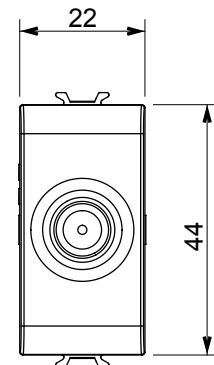

Wide range of control devices, sockets for power supply (conforming to national and international standards) signal pick-up, climate control, comfort management, technical alarm signalling and emergency lighting management. The ChoruSmart modular devices are available in five colours, glossy white, satin white, natural beige, satin black and lacquered titanium and in various sizes from 1/2, 1, 2 and 3 modules. Thanks to the mounting supports for rectangular, square and round boxes, endless combinations can be created with the ChoruSmart range of plates.

Category	TV/SAT socket-outlet	Description	Direct
Colour	Glossy white	Attenuation	0 dB
Frequency	5-2400 MHz	Shielding	Class A
For connector type	F-Female	Standard	EN 60728-4; IEC 61169-24
No. modules	1	Cable fixing	With screw
Case	Pressure casting zamak metal body	Electrocod	0131
Material	Technopolymer		

### DIMENSIONAL