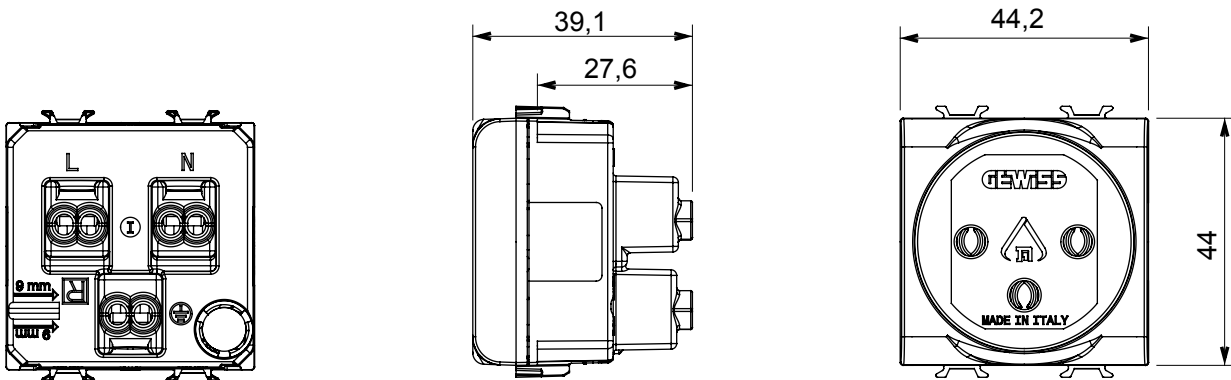

## GW10291

CHORUSMART - domestic range

Wide range of control devices, sockets for power supply (conforming to national and international standards) signal pick-up, climate control, comfort management, technical alarm signalling and emergency lighting management. The ChoruSmart modular devices are available in five colours, glossy white, satin white, natural beige, satin black and lacquered titanium and in various sizes from 1/2, 1, 2 and 3 modules. Thanks to the mounting supports for rectangular, square and round boxes, endless combinations can be created with the ChoruSmart range of plates.

Category	Socket-outlet	Description	2P+E - 16 A illuminable
Colour	Red	Type	for dedicated lines
Voltage	250 V ac	Standard	Israeli
Characteristics	With safety shutters	For plug pins	Round Ø 4 / 4.4 mm
Wiring terminals	With screw	Standard	IEC 60884-1; SI 32 part 1.1
Resistance at test voltage	2000 V at 50 Hz for 1 minute	Insulation resistance	> 5 MOhm
Prolonged operation socket (no. of position changes)	10.000 a In 250 V ac cosφ=0,8	Thermo-pressure with ball	125 °C
Glow Wire Test	850 °C	Terminal grip on cable traction	> 50 N
Terminal tightening capacity stranded cables (mm <sup>2</sup> )	min. 0,75 - max. 2x4	Terminal tightening capacity solid cables (mm <sup>2</sup> )	min. 0,5 - max. 2x2,5
No. modules	2	Electrocod	0131
Material	Technopolymer		

### DIMENSIONAL