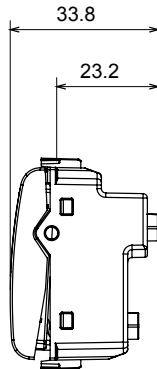

DIMENSIONAL