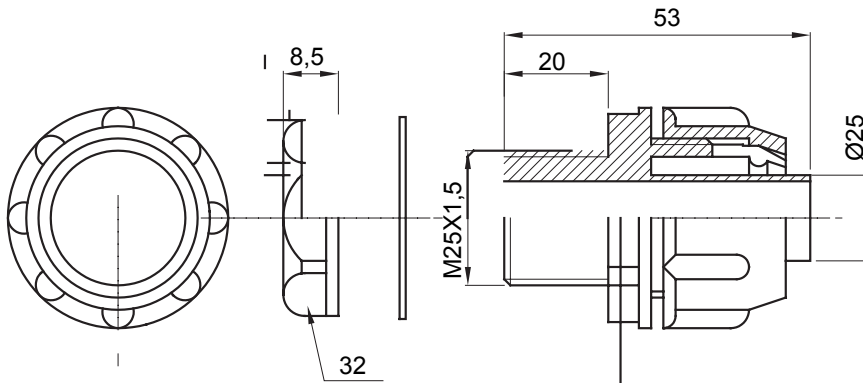

Straight and revolving coupling device for sheath with IP54 protection degree.

Colour	Grey RAL 7035	IP degree	IP54
ISO pitch	M25x1,5	Sheath Ø (mm)	25
Type	Fixed	Electrocod	210

DIMENSIONAL

TECHNICAL SYMBOLOGY