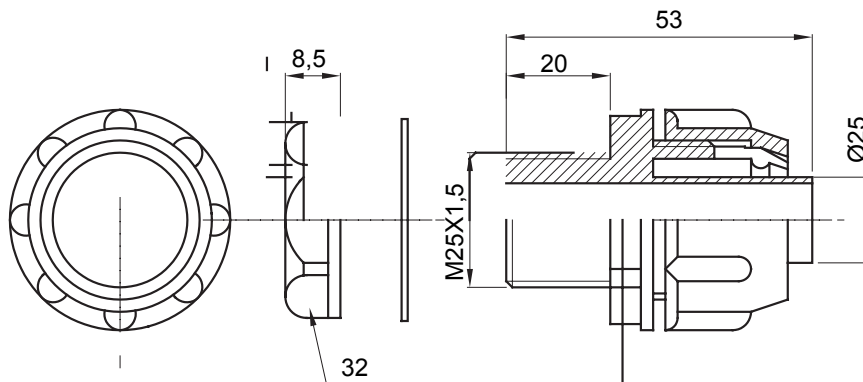

Product Data Sheet

DX56025

GW FIT Range

Straight and revolving coupling device for sheath with IP54 protection degree.

Colour	Grey RAL 7035	IP degree	IP54
ISO pitch	M25x1,5	Sheath Ø (mm)	25
Type	Fixed	Electrocod	210

DIMENSIONAL

TECHNICAL SYMBOLOGY

IP

IP54

STANDARDS/APPROVALS

GEWISS S.p.A. Via A. Volta, 1
24069 Cenate Sotto - Bergamo - Italy
tel. +39 035 94 61 11 fax +39 035 94 69 09
Company subject to the management and
coordination of Polifin S.p.A.