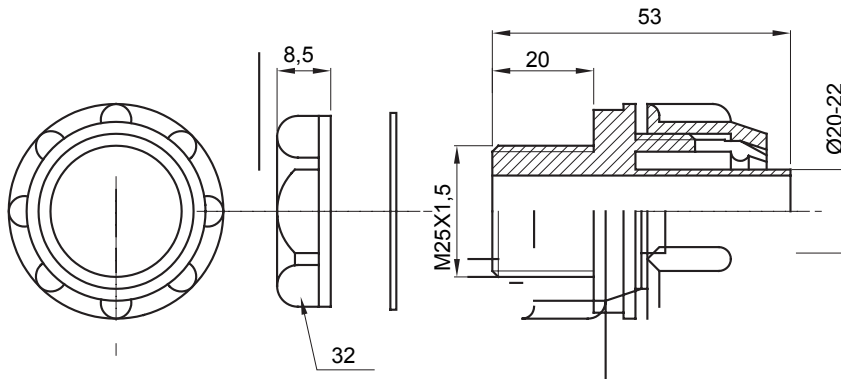

Straight and revolving coupling device for sheath with IP54 protection degree.

Colour	Grey RAL 7035	IP degree	IP54
ISO pitch	M25x1,5	Sheath Ø (mm)	20-22
Type	Fixed	Electrocod	210

DIMENSIONAL

TECHNICAL SYMBOLOGY