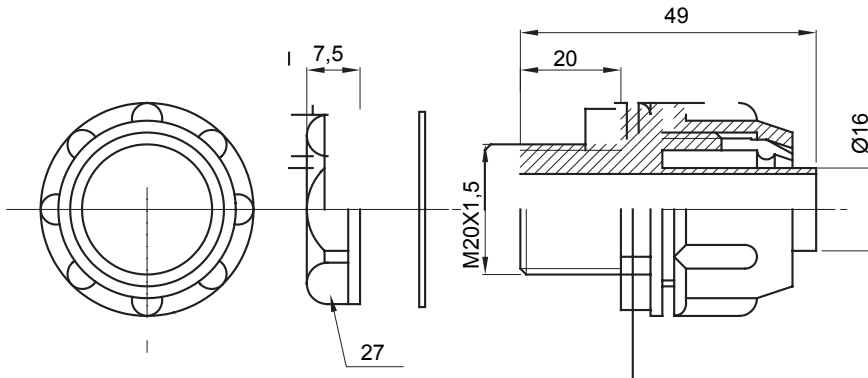

Straight and revolving coupling device for sheath with IP54 protection degree.

Colour	Grey RAL 7035	IP degree	IP54
ISO pitch	M20x1,5	Sheath Ø (mm)	16
Type	Fixed	Electrocod	210

DIMENSIONAL

TECHNICAL SYMBOLOGY