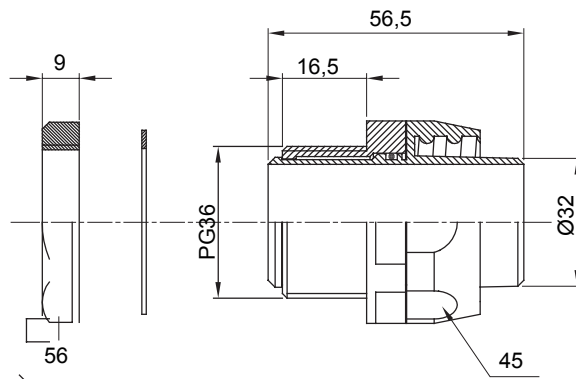

Straight and revolving coupling device for sheath with IP54 protection degree.

Colour	Black RAL 9005	IP degree	IP54
PG pitch	36	Sheath Ø (mm)	32
Type	Revolving	Electrocod	210

### DIMENSIONAL