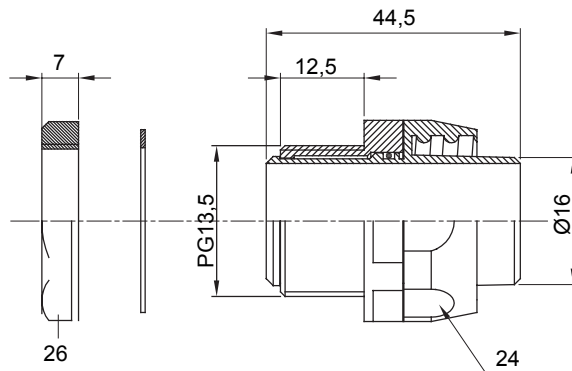

Straight and revolving coupling device for sheath with IP54 protection degree.

Colour	Black RAL 9005	IP degree	IP54
PG pitch	13.5	Sheath Ø (mm)	16
Type	Revolving	Electrocod	210

DIMENSIONAL

TECHNICAL SYMBOLOGY