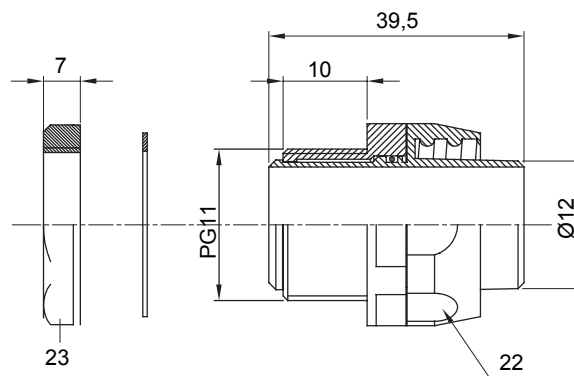

Straight and revolving coupling device for sheath with IP54 protection degree.

Colour	Black RAL 9005	IP degree	IP54
PG pitch	11	Sheath Ø (mm)	12
Type	Revolving	Electrocod	210

DIMENSIONAL

TECHNICAL SYMBOLOGY