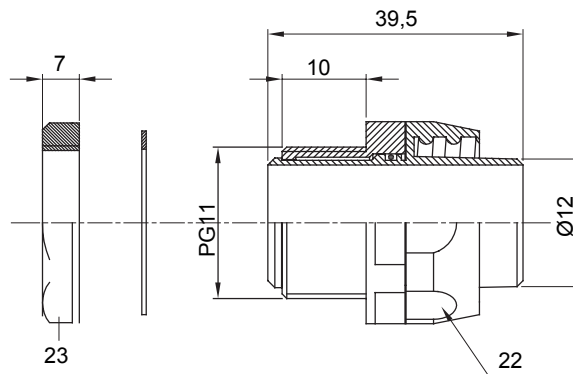

Straight and revolving coupling device for sheath with IP54 protection degree.

Colour	Black RAL 9005	IP degree	IP54
PG pitch	11	Sheath Ø (mm)	12
Type	Revolving	Electrocod	210

DIMENSIONAL

TECHNICAL SYMBOLOGY