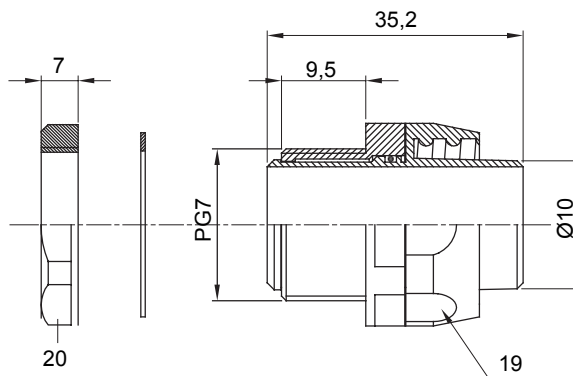

Straight and revolving coupling device for sheath with IP54 protection degree.

Colour	Black RAL 9005	IP degree	IP54
PG pitch	7	Sheath Ø (mm)	10
Type	Revolving	Electrocod	210

DIMENSIONAL

TECHNICAL SYMBOLOGY