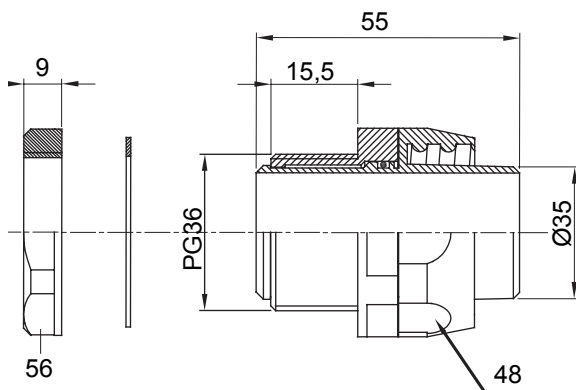

Straight and revolving coupling device for sheath with IP54 protection degree.

Colour	Grey RAL 7035	IP degree	IP54
PG pitch	36	Sheath Ø (mm)	35
Type	Revolving	Electrocod	210

### DIMENSIONAL