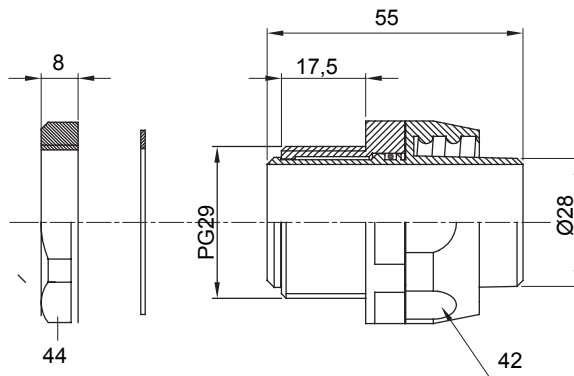

Straight and revolving coupling device for sheath with IP54 protection degree.

Colour	Grey RAL 7035	IP degree	IP54
PG pitch	29	Sheath Ø (mm)	28
Type	Revolving	Electrocod	210

DIMENSIONAL

TECHNICAL SYMBOLOGY