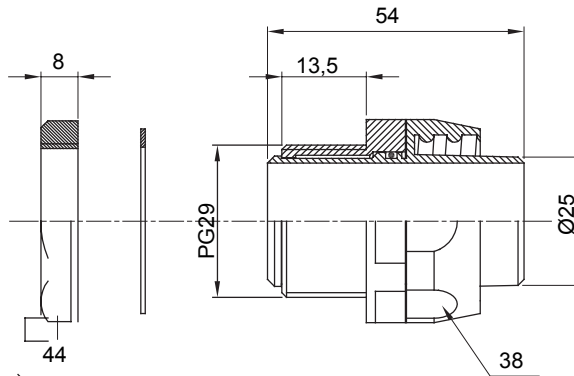

Straight and revolving coupling device for sheath with IP54 protection degree.

Colour	Grey RAL 7035	IP degree	IP54
PG pitch	29	Sheath Ø (mm)	25
Type of pitch	PG29	Type	Revolving
Electrocod	210		

### DIMENSIONAL