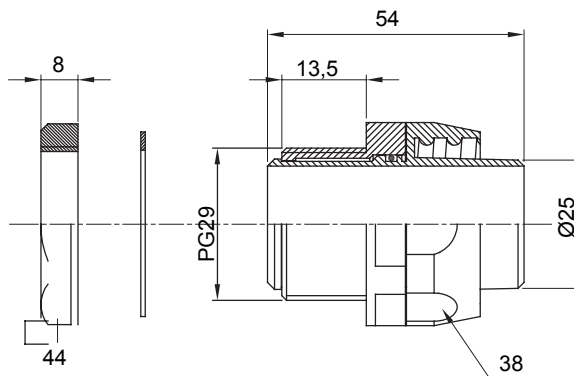

Straight and revolving coupling device for sheath with IP54 protection degree.

Colour	Grey RAL 7035	IP degree	IP54
PG pitch	29	Sheath Ø (mm)	25
Type of pitch	PG29	Type	Revolving
Electrocod	210		

### DIMENSIONAL