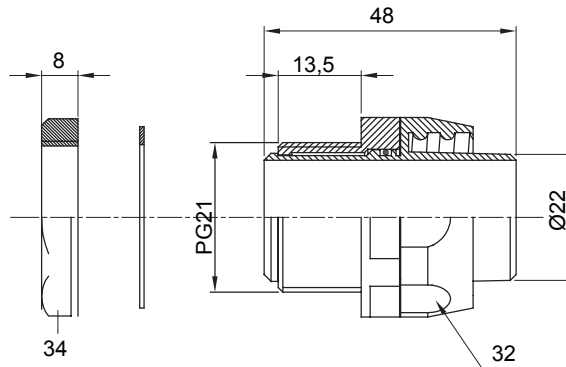

Straight and revolving coupling device for sheath with IP54 protection degree.

Colour	Grey RAL 7035	IP degree	IP54
PG pitch	21	Sheath Ø (mm)	22
Type	Revolving	Electrocod	210

DIMENSIONAL

TECHNICAL SYMBOLOGY