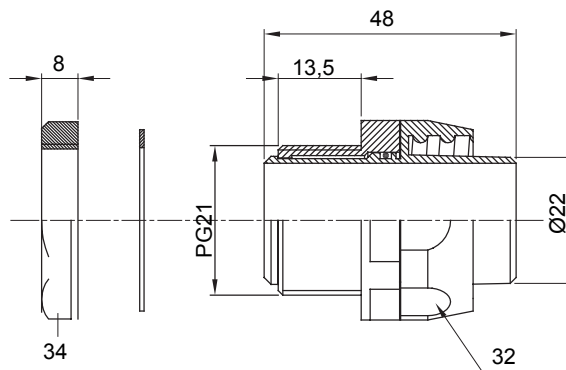

Straight and revolving coupling device for sheath with IP54 protection degree.

Colour	Grey RAL 7035	IP degree	IP54
PG pitch	21	Sheath Ø (mm)	22
Type	Revolving	Electrocod	210

### DIMENSIONAL