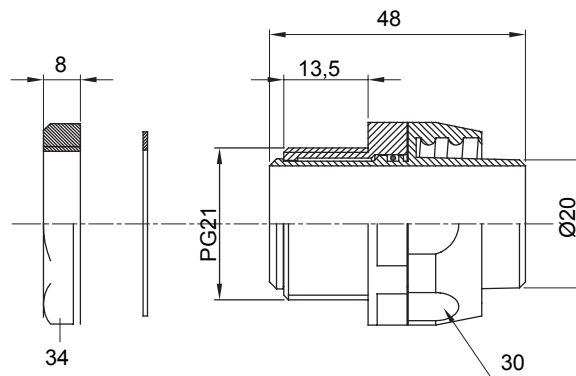

Straight and revolving coupling device for sheath with IP54 protection degree.

Colour	Grey RAL 7035	IP degree	IP54
PG pitch	21	Sheath Ø (mm)	20
Type of pitch	PG21	Type	Revolving
Electrocod	210		

DIMENSIONAL