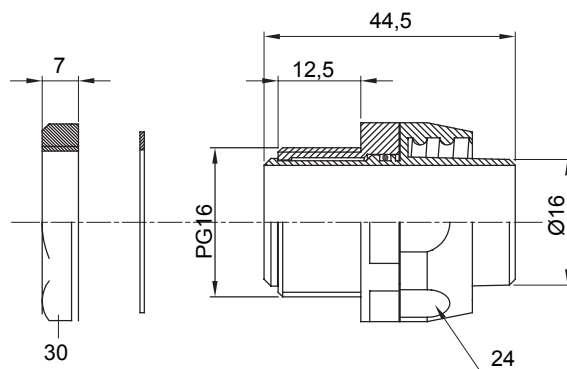

Straight and revolving coupling device for sheath with IP54 protection degree.

Colour	Grey RAL 7035	IP degree	IP54
PG pitch	16	Sheath Ø (mm)	16
Type of pitch	PG16	Type	Revolving
Electrocod	210		

DIMENSIONAL