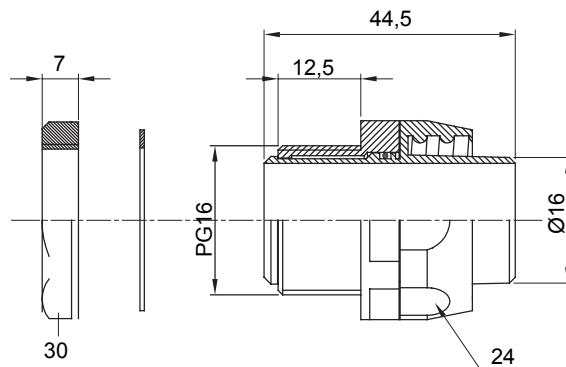

Straight and revolving coupling device for sheath with IP54 protection degree.

Colour	Grey RAL 7035	IP degree	IP54
PG pitch	16	Sheath Ø (mm)	16
Type of pitch	PG16	Type	Revolving
Electrocod	210		

DIMENSIONAL