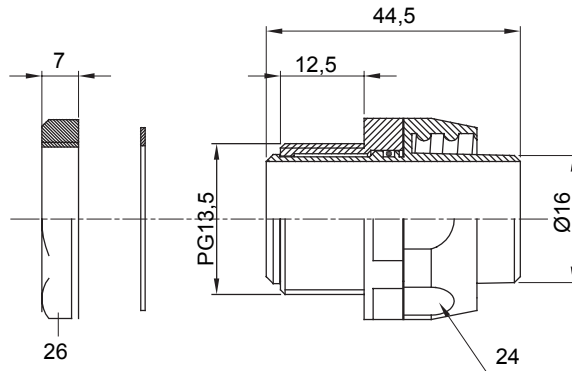

Straight and revolving coupling device for sheath with IP54 protection degree.

Colour	Grey RAL 7035	IP degree	IP54
PG pitch	13.5	Sheath Ø (mm)	16
Type of pitch	PG13.5	Type	Revolving
Electrocod	210		

DIMENSIONAL