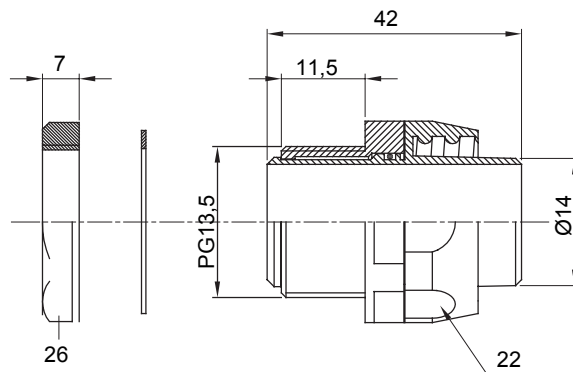

Straight and revolving coupling device for sheath with IP54 protection degree.

Colour	Grey RAL 7035	IP degree	IP54
PG pitch	13.5	Sheath Ø (mm)	14
Type	Revolving	Electrocod	210

DIMENSIONAL

TECHNICAL SYMBOLOGY