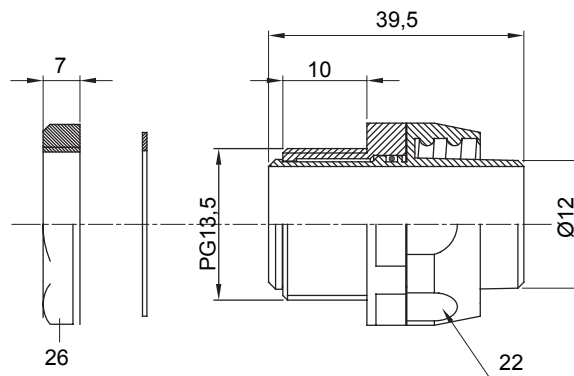

Straight and revolving coupling device for sheath with IP54 protection degree.

Colour	Grey RAL 7035	IP degree	IP54
PG pitch	13.5	Sheath Ø (mm)	12
Type	Revolving	Electrocod	210

DIMENSIONAL

TECHNICAL SYMBOLOGY