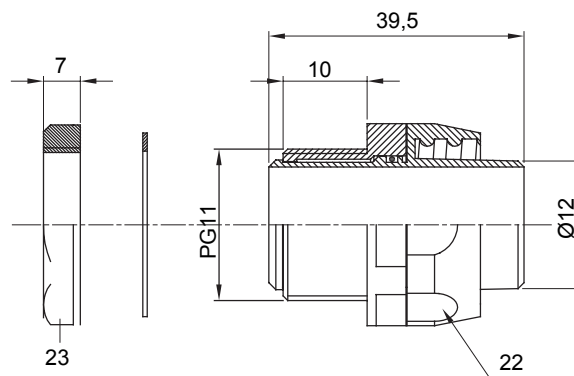

Straight and revolving coupling device for sheath with IP54 protection degree.

Colour	Grey RAL 7035	IP degree	IP54
PG pitch	11	Sheath Ø (mm)	12
Type of pitch	PG11	Type	Revolving
Electrocod	210		

DIMENSIONAL