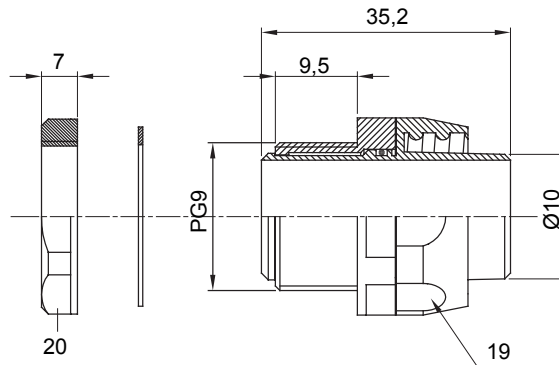

Straight and revolving coupling device for sheath with IP54 protection degree.

Colour	Grey RAL 7035	IP degree	IP54
PG pitch	9	Sheath Ø (mm)	10
Type	Revolving	Electrocod	210

### DIMENSIONAL