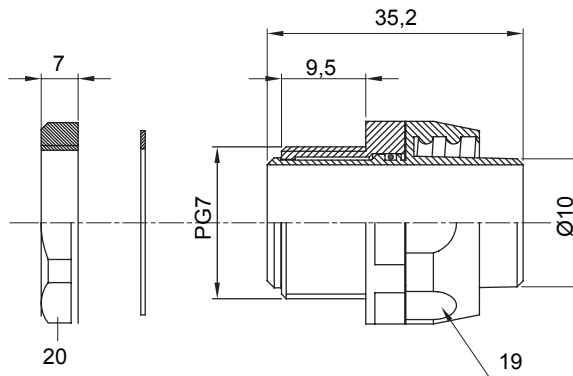

Straight and revolving coupling device for sheath with IP54 protection degree.

Colour	Grey RAL 7035	IP degree	IP54
PG pitch	7	Sheath Ø (mm)	10
Type	Revolving	Electrocod	210

DIMENSIONAL

TECHNICAL SYMBOLOGY