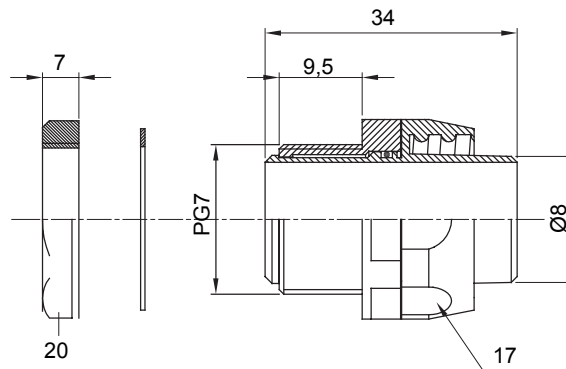

Straight and revolving coupling device for sheath with IP54 protection degree.

Colour	Grey RAL 7035	IP degree	IP54
PG pitch	7	Sheath Ø (mm)	8
Type	Revolving	Electrocod	210

DIMENSIONAL

TECHNICAL SYMBOLOGY