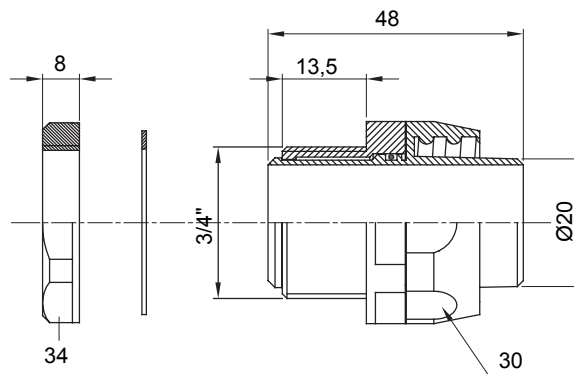

Straight and revolving coupling device for sheath with IP54 protection degree.

Colour	Black RAL 9005	IP degree	IP54
GAS pitch	3/4"	Sheath Ø (mm)	20
Type	Revolving	Electrocod	210

DIMENSIONAL

TECHNICAL SYMBOLOGY