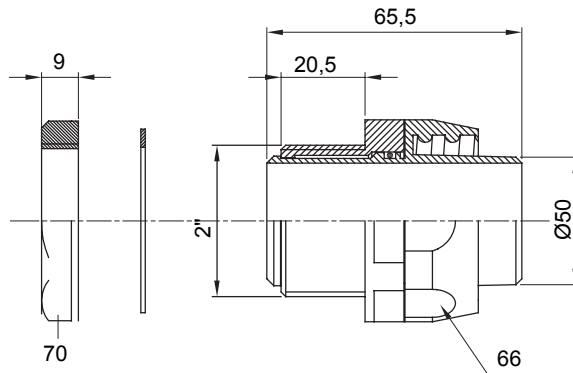

Straight and revolving coupling device for sheath with IP54 protection degree.

Colour	Grey RAL 7035	IP degree	IP54
GAS pitch	2"	Sheath Ø (mm)	50
Type	Revolving	Electrocod	210

### DIMENSIONAL