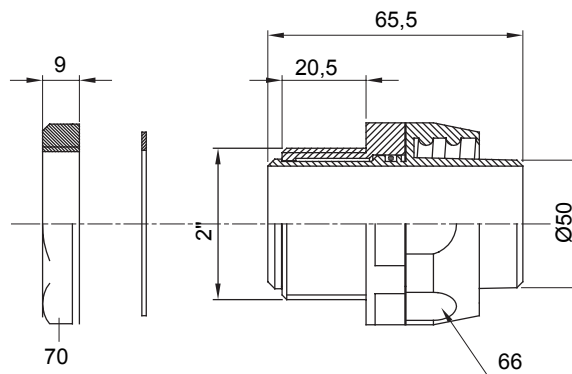

Product Data Sheet

DX54250

DF Range

Straight and revolving coupling device for sheath with IP54 protection degree.

Colour	Grey RAL 7035	IP degree	IP54
GAS pitch	2"	Sheath Ø (mm)	50
Type	Revolving	Electrocod	210

DIMENSIONAL

TECHNICAL SYMBOLOGY

IP

IP54

STANDARDS/APPROVALS

GEWISS S.p.A. Via A. Volta, 1
24069 Cenate Sotto - Bergamo - Italy
tel. +39 035 94 61 11 fax +39 035 94 69 09
Company subject to the management and
coordination of Polifin S.p.A.