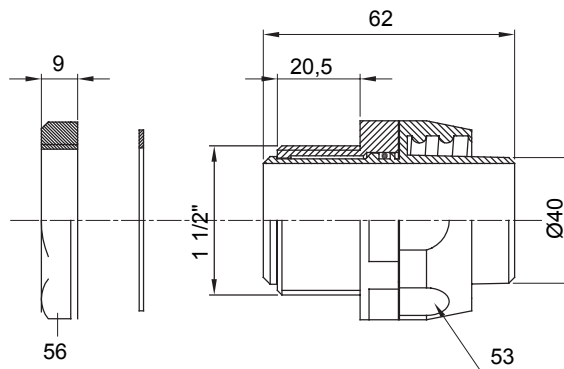

Straight and revolving coupling device for sheath with IP54 protection degree.

Colour	Grey RAL 7035	IP degree	IP54
GAS pitch	1 1/2"	Sheath Ø (mm)	40
Type	Revolving	Electrocod	210

### DIMENSIONAL