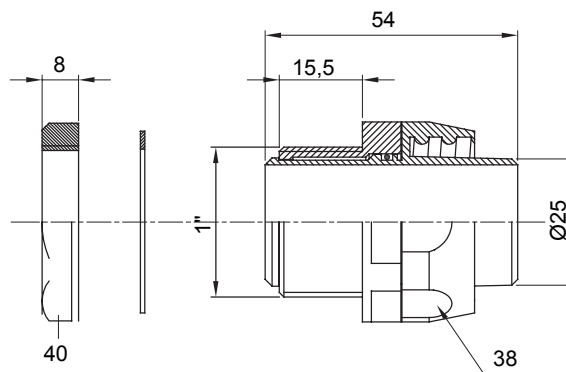

Straight and revolving coupling device for sheath with IP54 protection degree.

Colour	Grey RAL 7035	IP degree	IP54
GAS pitch	1"	Sheath Ø (mm)	25
Type	Revolving	Electrocod	210

DIMENSIONAL

TECHNICAL SYMBOLOGY