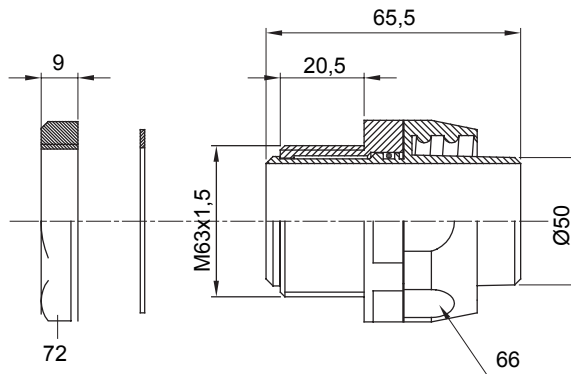

Straight and revolving coupling device for sheath with IP54 protection degree.

Colour	Black RAL 9005	IP degree	IP54
ISO pitch	M 63x1.5	Sheath Ø (mm)	50
Type	Revolving	Electrocod	210

DIMENSIONAL

TECHNICAL SYMBOLOGY