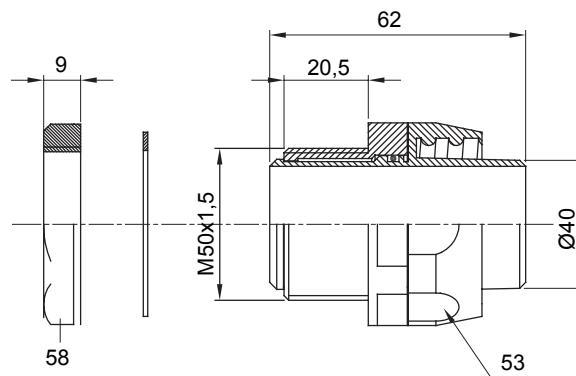

Straight and revolving coupling device for sheath with IP54 protection degree.

Colour	Black RAL 9005	IP degree	IP54
ISO pitch	M 50x1.5	Sheath Ø (mm)	40
Type	Revolving	Electrocod	210

### DIMENSIONAL