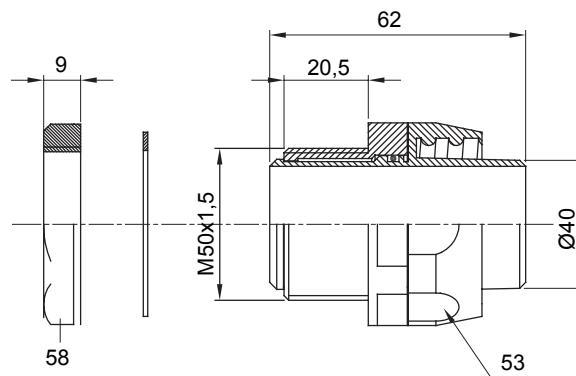

Straight and revolving coupling device for sheath with IP54 protection degree.

Colour	Black RAL 9005	IP degree	IP54
ISO pitch	M 50x1.5	Sheath Ø (mm)	40
Type	Revolving	Electrocod	210

DIMENSIONAL

TECHNICAL SYMBOLOGY