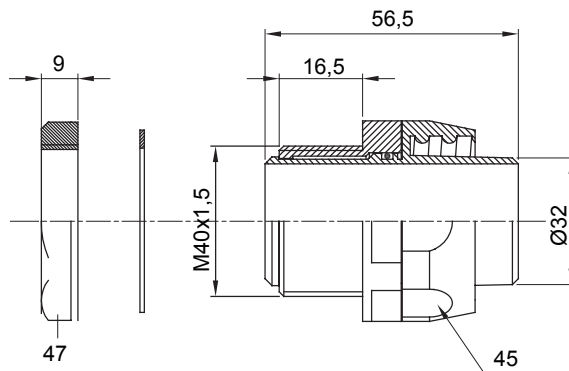

Straight and revolving coupling device for sheath with IP54 protection degree.

Colour	Black RAL 9005	IP degree	IP54
ISO pitch	M 40x1.5	Sheath Ø (mm)	32
Type	Revolving	Electrocod	210

### DIMENSIONAL