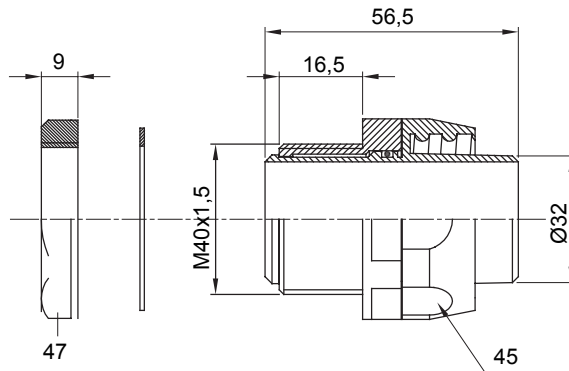

Straight and revolving coupling device for sheath with IP54 protection degree.

Colour	Black RAL 9005	IP degree	IP54
ISO pitch	M 40x1.5	Sheath Ø (mm)	32
Type	Revolving	Electrocod	210

DIMENSIONAL

TECHNICAL SYMBOLOGY