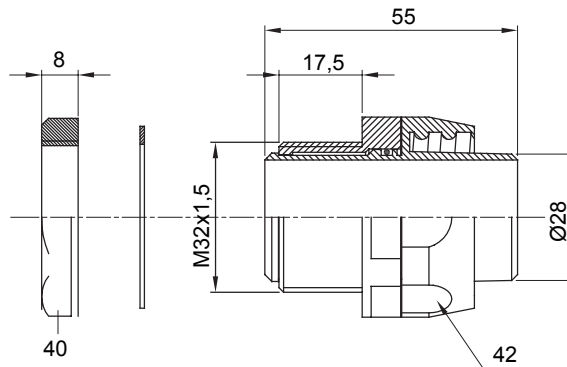

Straight and revolving coupling device for sheath with IP54 protection degree.

Colour	Black RAL 9005	IP degree	IP54
ISO pitch	M 32x1.5	Sheath Ø (mm)	28
Type	Revolving	Electrocod	210

DIMENSIONAL

TECHNICAL SYMBOLOGY