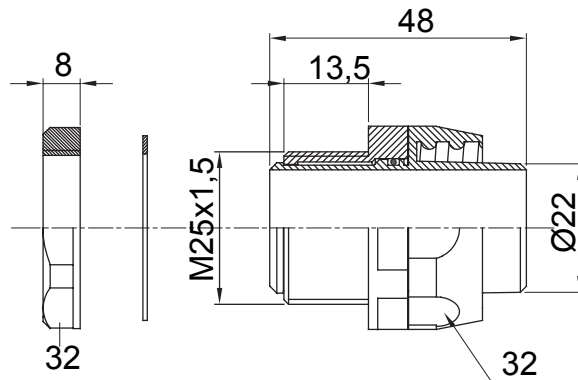

Straight and revolving coupling device for sheath with IP54 protection degree.

Colour	Black RAL 9005	IP degree	IP54
ISO pitch	M 25x1.5	Sheath Ø (mm)	22
Type	Revolving	Electrocod	210

DIMENSIONAL

TECHNICAL SYMBOLOGY