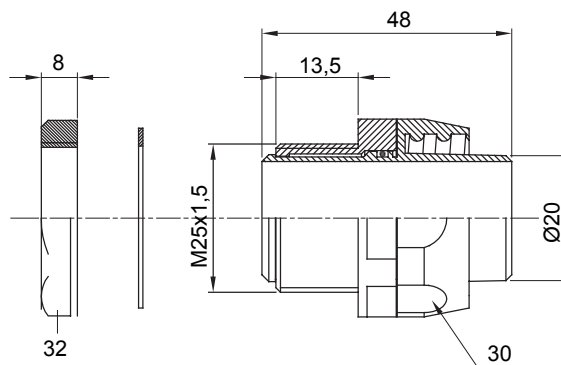

Straight and revolving coupling device for sheath with IP54 protection degree.

Colour	Black RAL 9005	IP degree	IP54
ISO pitch	M 25x1.5	Sheath Ø (mm)	20
Type	Revolving	Electrocod	210

DIMENSIONAL

TECHNICAL SYMBOLOGY