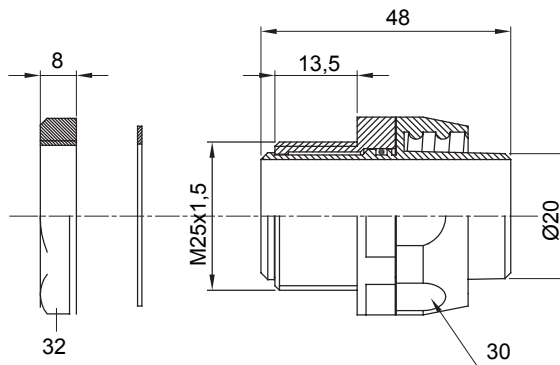

Straight and revolving coupling device for sheath with IP54 protection degree.

| | | | |
|-----------|----------------|---------------|------|
| Colour | Black RAL 9005 | IP degree | IP54 |
| ISO pitch | M 25x1.5 | Sheath Ø (mm) | 20 |
| Type | Revolving | Electrocod | 210 |

DIMENSIONAL

TECHNICAL SYMBOLOGY

IP

IP54

STANDARDS/APPROVALS