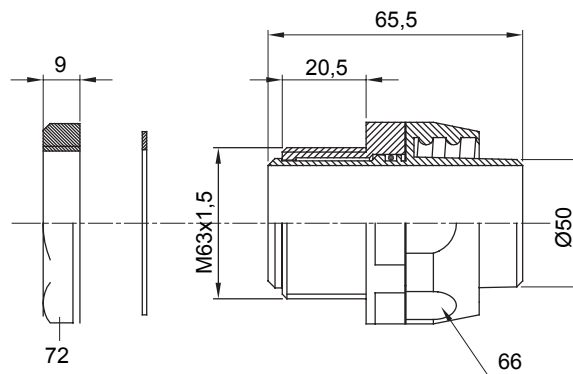

Straight and revolving coupling device for sheath with IP54 protection degree.

Colour	Grey RAL 7035	IP degree	IP54
ISO pitch	M 63x1.5	Sheath Ø (mm)	50
Type	Revolving	Electrocod	210

### DIMENSIONAL