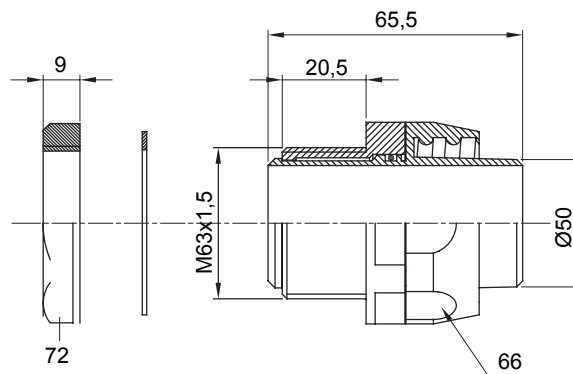

Straight and revolving coupling device for sheath with IP54 protection degree.

Colour	Grey RAL 7035	IP degree	IP54
ISO pitch	M 63x1.5	Sheath Ø (mm)	50
Type	Revolving	Electrocod	210

DIMENSIONAL

TECHNICAL SYMBOLOGY