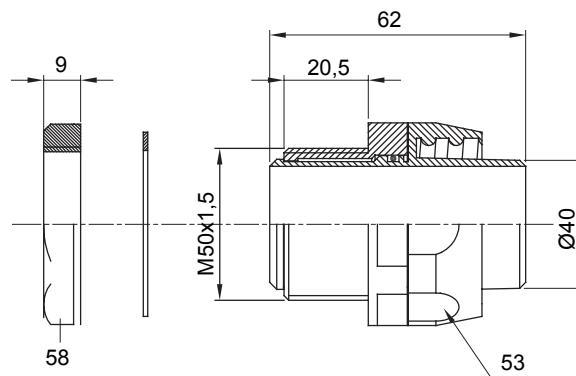

Straight and revolving coupling device for sheath with IP54 protection degree.

| | | | |
|---------------|---------------|---------------|-----------|
| Colour | Grey RAL 7035 | IP degree | IP54 |
| ISO pitch | M 50x1.5 | Sheath Ø (mm) | 40 |
| Type of pitch | M50 | Type | Revolving |
| Electrocod | 210 | | |

DIMENSIONAL

TECHNICAL SYMBOLOGY

IP

IP54

STANDARDS/APPROVALS