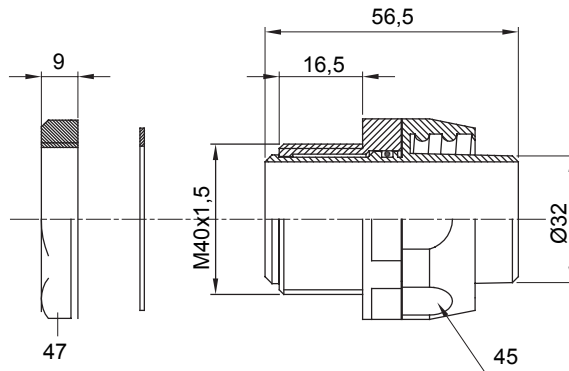

Straight and revolving coupling device for sheath with IP54 protection degree.

Colour	Grey RAL 7035	IP degree	IP54
ISO pitch	M 40x1.5	Sheath Ø (mm)	32
Type of pitch	M40	Type	Revolving
Electrocod	210		

DIMENSIONAL