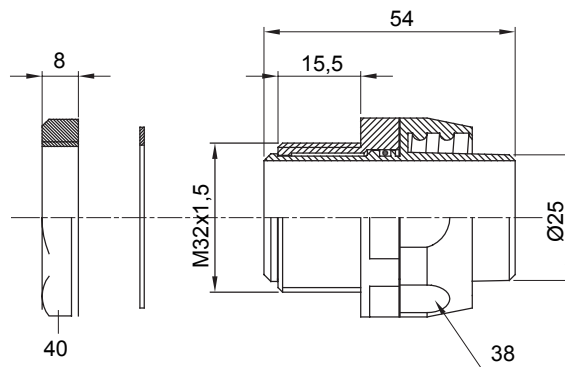

Straight and revolving coupling device for sheath with IP54 protection degree.

Colour	Grey RAL 7035	IP degree	IP54
ISO pitch	M 32x1.5	Sheath Ø (mm)	25
Type of pitch	M32	Type	Revolving
Electrocod	210		

DIMENSIONAL