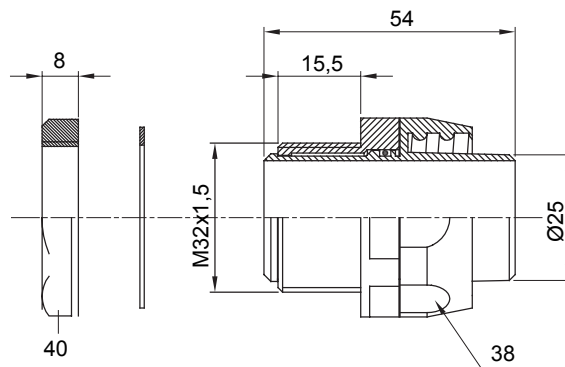

Straight and revolving coupling device for sheath with IP54 protection degree.

Colour	Grey RAL 7035	IP degree	IP54
ISO pitch	M 32x1.5	Sheath Ø (mm)	25
Type of pitch	M32	Type	Revolving
Electrocod	210		

### DIMENSIONAL