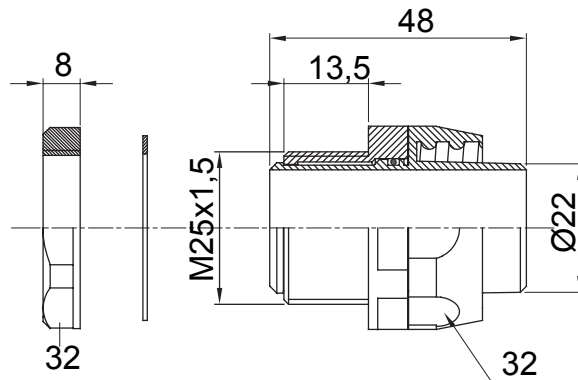

Straight and revolving coupling device for sheath with IP54 protection degree.

Colour	Grey RAL 7035	IP degree	IP54
ISO pitch	M 25x1.5	Sheath Ø (mm)	22
Type	Revolving	Electrocod	210

DIMENSIONAL

TECHNICAL SYMBOLOGY