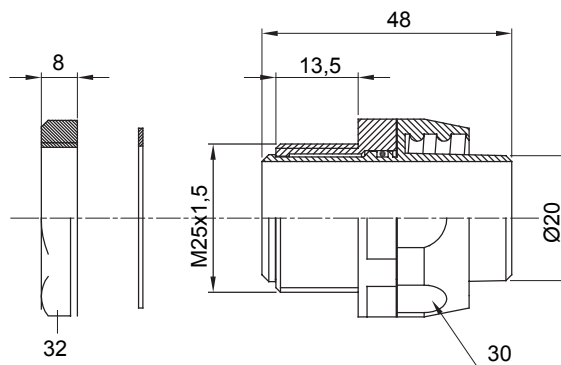

Straight and revolving coupling device for sheath with IP54 protection degree.

Colour	Grey RAL 7035	IP degree	IP54
ISO pitch	M 25x1.5	Sheath Ø (mm)	20
Type of pitch	M25	Type	Revolving
Electrocod	210		

### DIMENSIONAL