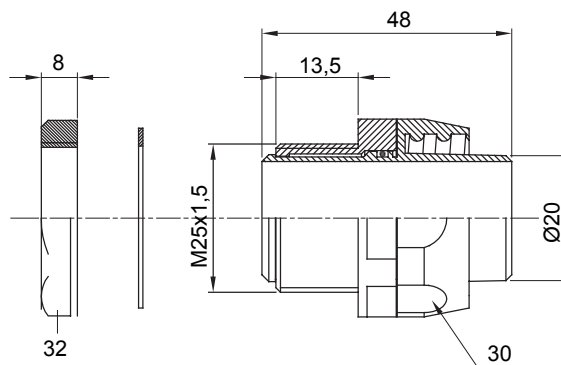

Straight and revolving coupling device for sheath with IP54 protection degree.

Colour	Grey RAL 7035	IP degree	IP54
ISO pitch	M 25x1.5	Sheath Ø (mm)	20
Type of pitch	M25	Type	Revolving
Electrocod	210		

DIMENSIONAL