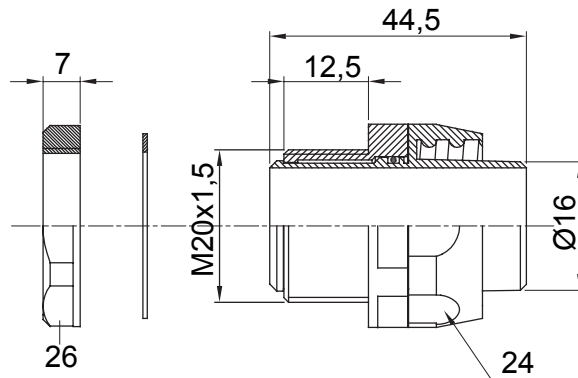

Straight and revolving coupling device for sheath with IP54 protection degree.

Colour	Grey RAL 7035	IP degree	IP54
ISO pitch	M 20x1.5	Sheath Ø (mm)	16
Type of pitch	M20	Type	Revolving
Electrocod	210		

DIMENSIONAL