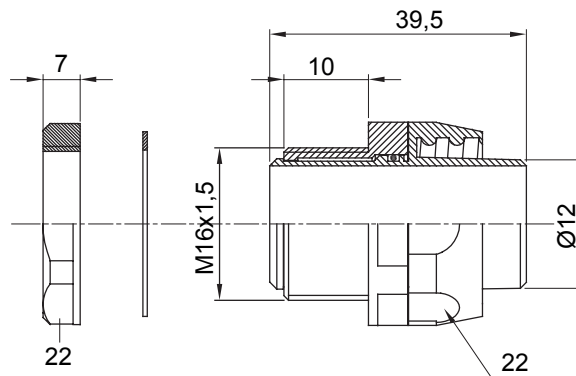

Straight and revolving coupling device for sheath with IP54 protection degree.

Colour	Grey RAL 7035	IP degree	IP54
ISO pitch	M 16x1.5	Sheath Ø (mm)	12
Type	Revolving	Electrocod	210

DIMENSIONAL

TECHNICAL SYMBOLOGY