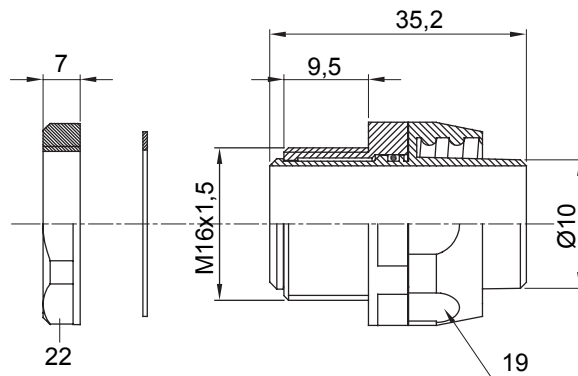

Straight and revolving coupling device for sheath with IP54 protection degree.

| | | | |
|-----------|---------------|---------------|------|
| Colour | Grey RAL 7035 | IP degree | IP54 |
| ISO pitch | M 16x1.5 | Sheath Ø (mm) | 10 |
| Type | Revolving | Electrocod | 210 |

DIMENSIONAL

TECHNICAL SYMBOLOGY

IP

IP54

STANDARDS/APPROVALS