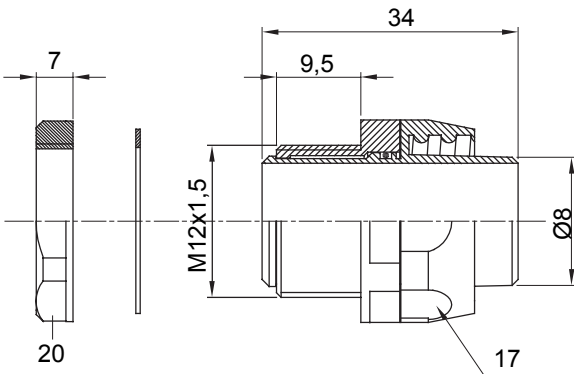

Straight and revolving coupling device for sheath with IP54 protection degree.

Colour	Grey RAL 7035	IP degree	IP54
ISO pitch	M 12x1.5	Sheath Ø (mm)	8
Type	Revolving	Electrocod	210

### DIMENSIONAL