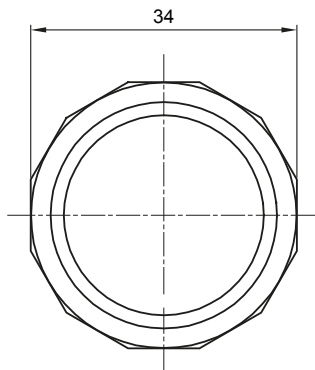

DIMENSIONAL

TECHNICAL SYMBOLOGY

IP

HF
HALOGEN FREE

IP67

STANDARDS/APPROVALS