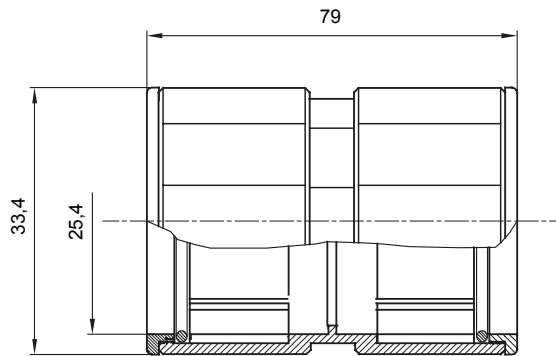

Routing components for rigid protective conduits with IP40 and IP67 protection degree.

Colour	Grey RAL 7035	IP degree	IP67
Conduits Ø (mm)	25	Type of material	Halogen free in compliance with EN 50642
Electrocod	21221		

DIMENSIONAL

TECHNICAL SYMBOLOGY

IP

HF
HALOGEN FREE

IP67

STANDARDS/APPROVALS