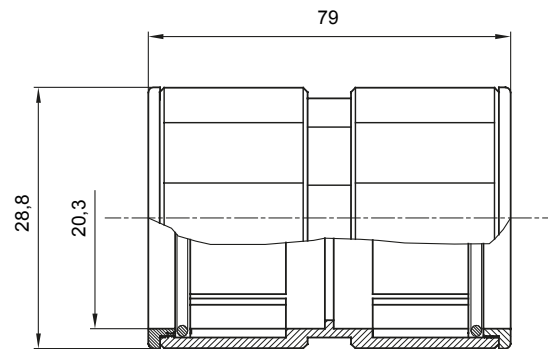

Product Data Sheet

DX43020

GW FIT Range

Routing components for rigid protective conduits with IP40 and IP67 protection degree.

Colour	Grey RAL 7035	IP degree	IP67
Conduits Ø (mm)	20	Type of material	Halogen free in compliance with EN 50642
Electrocod	21221		

DIMENSIONAL

TECHNICAL SYMBOLOGY

IP

HF
HALOGEN FREE

IP67

STANDARDS/APPROVALS

GEWISS S.p.A. Via A. Volta, 1
24069 Cenate Sotto - Bergamo - Italy
tel. +39 035 94 61 11 fax +39 035 94 69 09
Company subject to the management and
coordination of Polifin S.p.A.