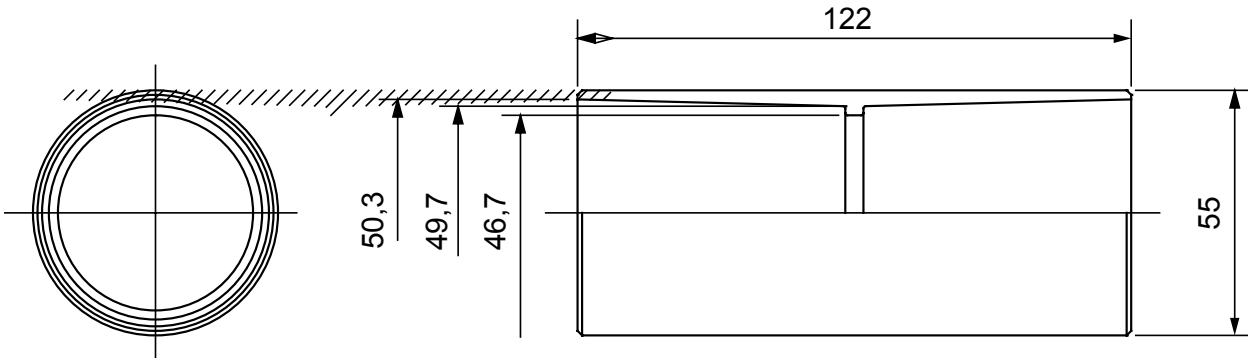

Routing components for rigid protective conduits with IP40 and IP67 protection degree.

Colour	Grey RAL 7035	IP degree	IP40
Conduits Ø (mm)	50	Type of material	Halogen free in compliance with EN 50642
Electrocod	21221		

### DIMENSIONAL