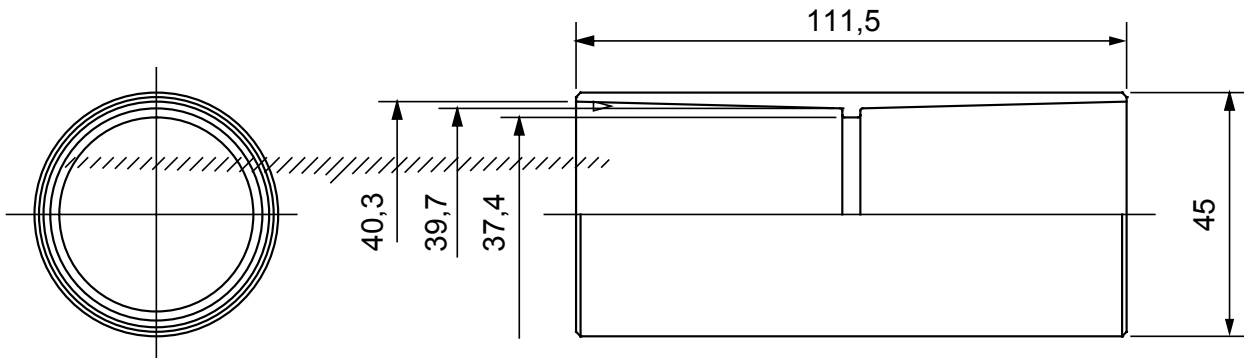

Routing components for rigid protective conduits with IP40 and IP67 protection degree.

Colour	Grey RAL 7035	IP degree	IP40
Conduits Ø (mm)	40	Type of material	Halogen free in compliance with EN 50642
Electrocod	21221		

### DIMENSIONAL